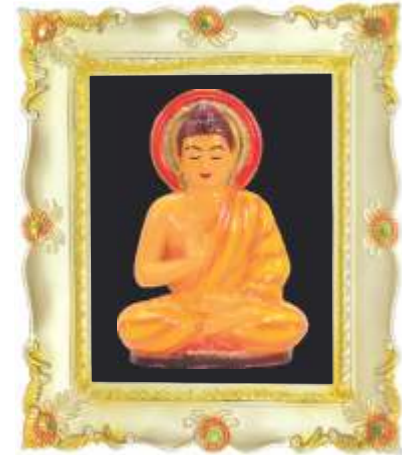

AR-451 Multi Colour

FRAME SIZE : 11" X 13"
COLOUR : MULTI COLOUR
PACKING : 12 PCS.